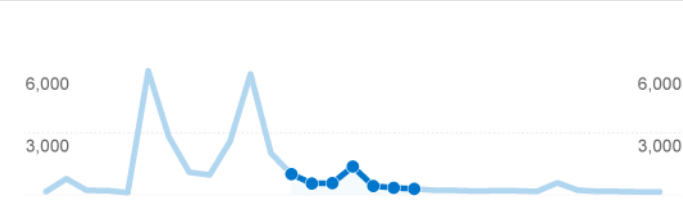

## Site Usage

**4,907** Visits

**8,075** Pageviews

**1.65** Pages/Visit

**76.36%** Bounce Rate

**00:01:41** Avg. Time on Site

**74.10%** % New Visits

## Visitors Overview

**Visitors**  
**4,316**