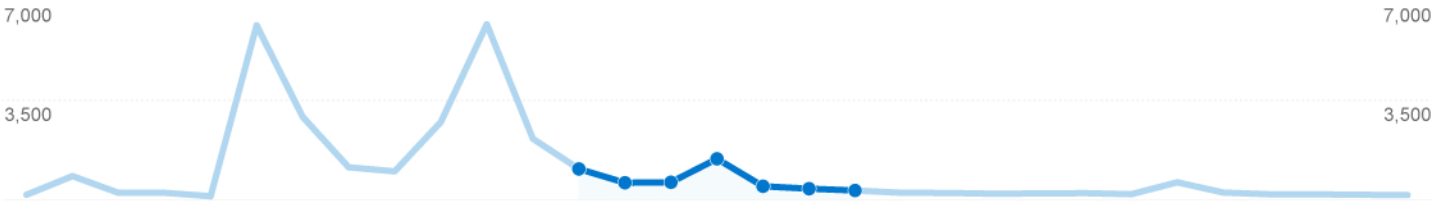

## Site Usage

**4,907** Visits

**8,075** Pageviews

**1.65** Pages/Visit

**76.36%** Bounce Rate

**00:01:41** Avg. Time on Site

**74.10%** % New Visits

## Visitors Overview

**Visitors**  
**4,316**

## Campaigns

Campaign	Visits	% visits
(not set)	4,904	99.94%
(referral)	2	0.04%
(direct)	1	0.02%