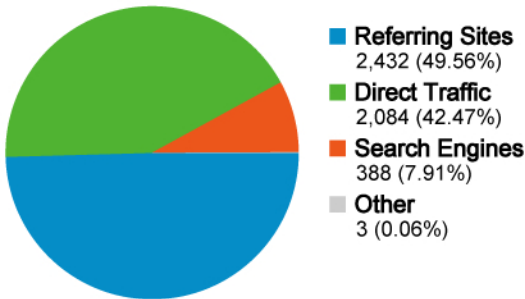

## Site Usage

**4,907** Visits

**8,075** Pageviews

**1.65** Pages/Visit

**76.36%** Bounce Rate

**00:01:41** Avg. Time on Site

**74.10%** % New Visits

## Visitors Overview

**Visitors**  
**4,316**

## Search Engines

Source	Visits	% visits
google	322	82.99%
yahoo	44	11.34%
live	6	1.55%
msn	6	1.55%
aol	5	1.29%

## Traffic Sources Overview