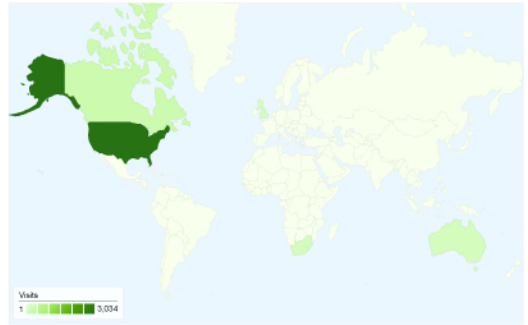

Map Overlay world

Browsers

Browser	Visits	% visits
Internet Explorer	3,438	70.06%
Firefox	1,145	23.33%
Safari	216	4.40%
Opera	54	1.10%
Netscape	29	0.59%

Campaigns

Campaign	Visits	% visits
(not set)	4,904	99.94%
(referral)	2	0.04%
(direct)	1	0.02%